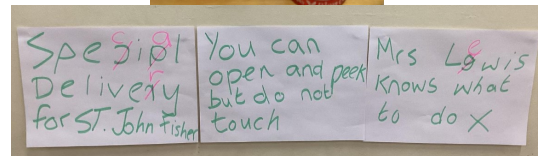

Visitors to our School

Elves of St. John Fisher!

We have had special visitors arrive this week, helping us to prepare for Christmas. Our St. John Fisher Elves are called Buddy and Sparkles. We look forward to sharing their adventures with you all!

They have a secret door to let them have a quick entrance from the North Pole!

Here is how they greeted us this morning!